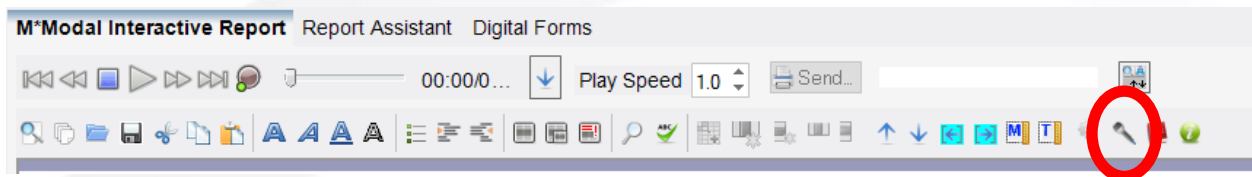

Microphone Calibration

From the Pending Dictation WL select the microphone icon

Turn on the microphone and read the text

Click Save