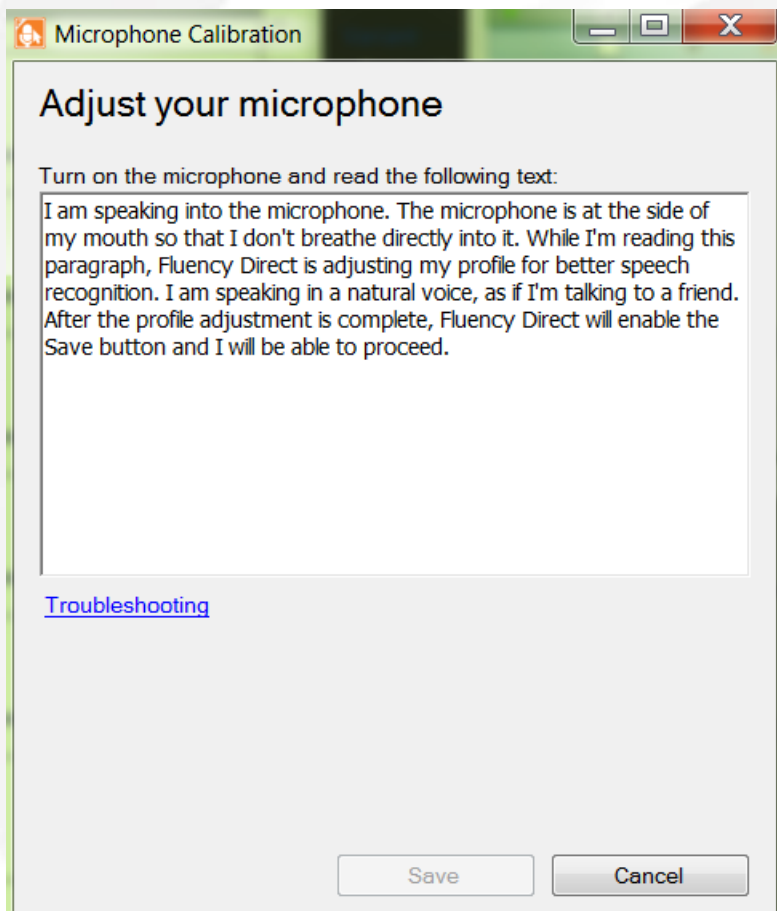

Microphone Calibration

From the Pending Dictation WL select the microphone icon

Turn on the microphone and read the text

Click Save