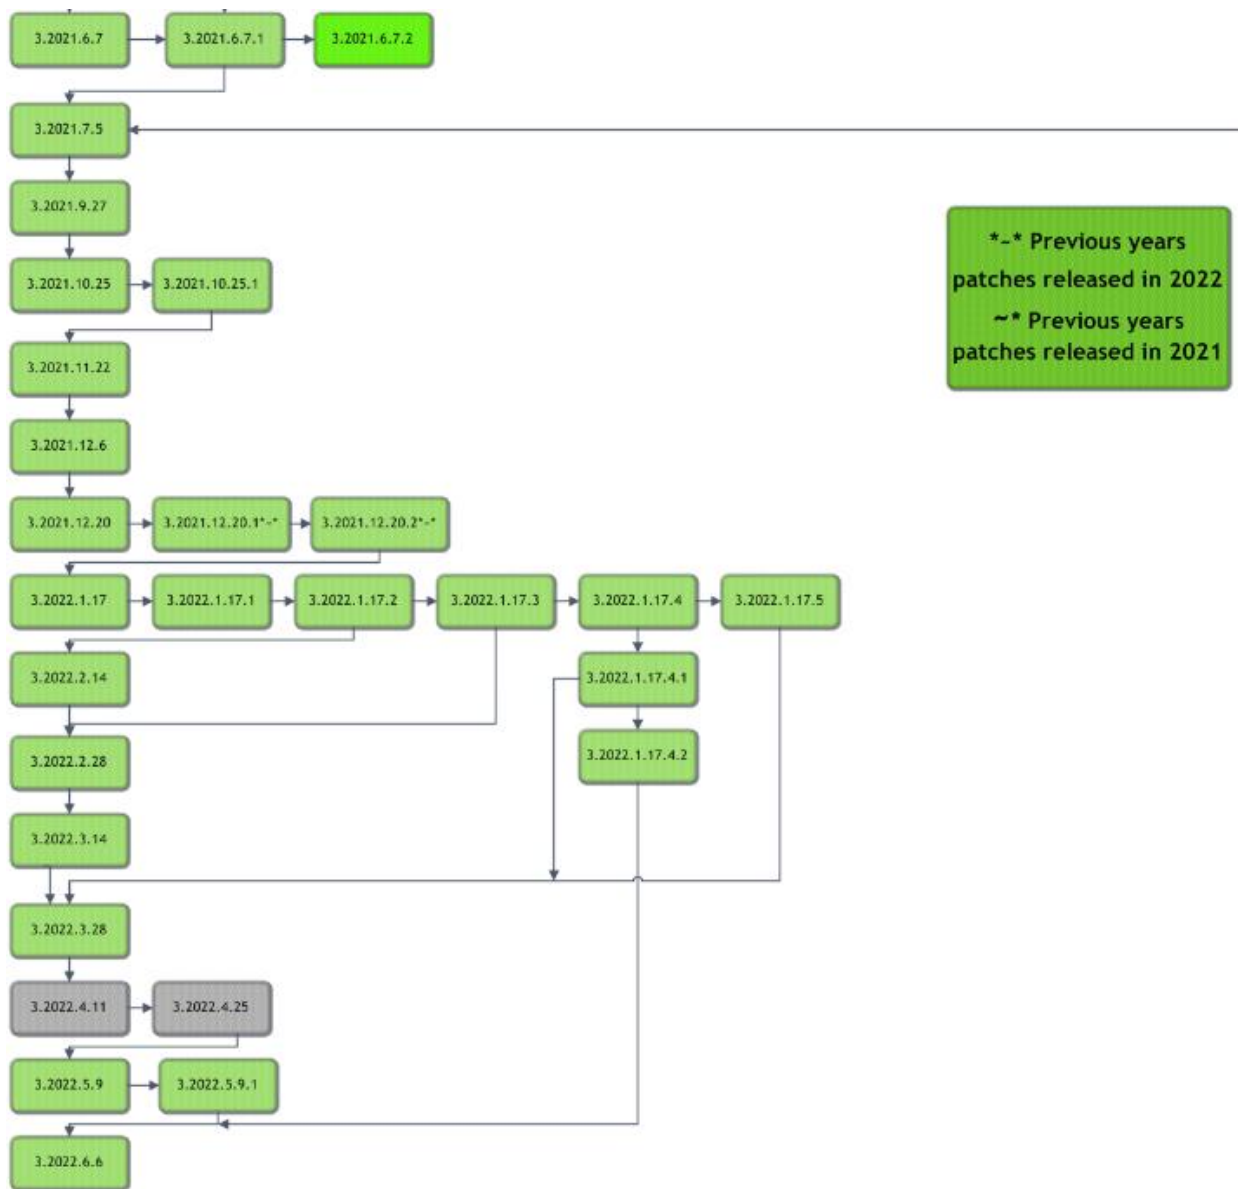

New Known Limitations

No new known limitations were identified with this release.

VERSION DETAILS

Package Contents

The release package includes the following folders:

 _Documentation	06/14/22 3:23 PM
 _ReleaseNotes	06/14/22 4:05 PM
 Client Application	06/14/22 3:23 PM
 Service Tools	06/14/22 3:24 PM
 Build_2021.6.7.2.zip	05/27/22 2:01 PM
 RISServerMasterCert.pfx	03/31/16 1:38 PM

Code Stream

The following source code branches have been merged into this release:

LEGEND:

Light Green = Previously Released software
 Gray = Internal version, non-release version
 Bright Green = Current Release