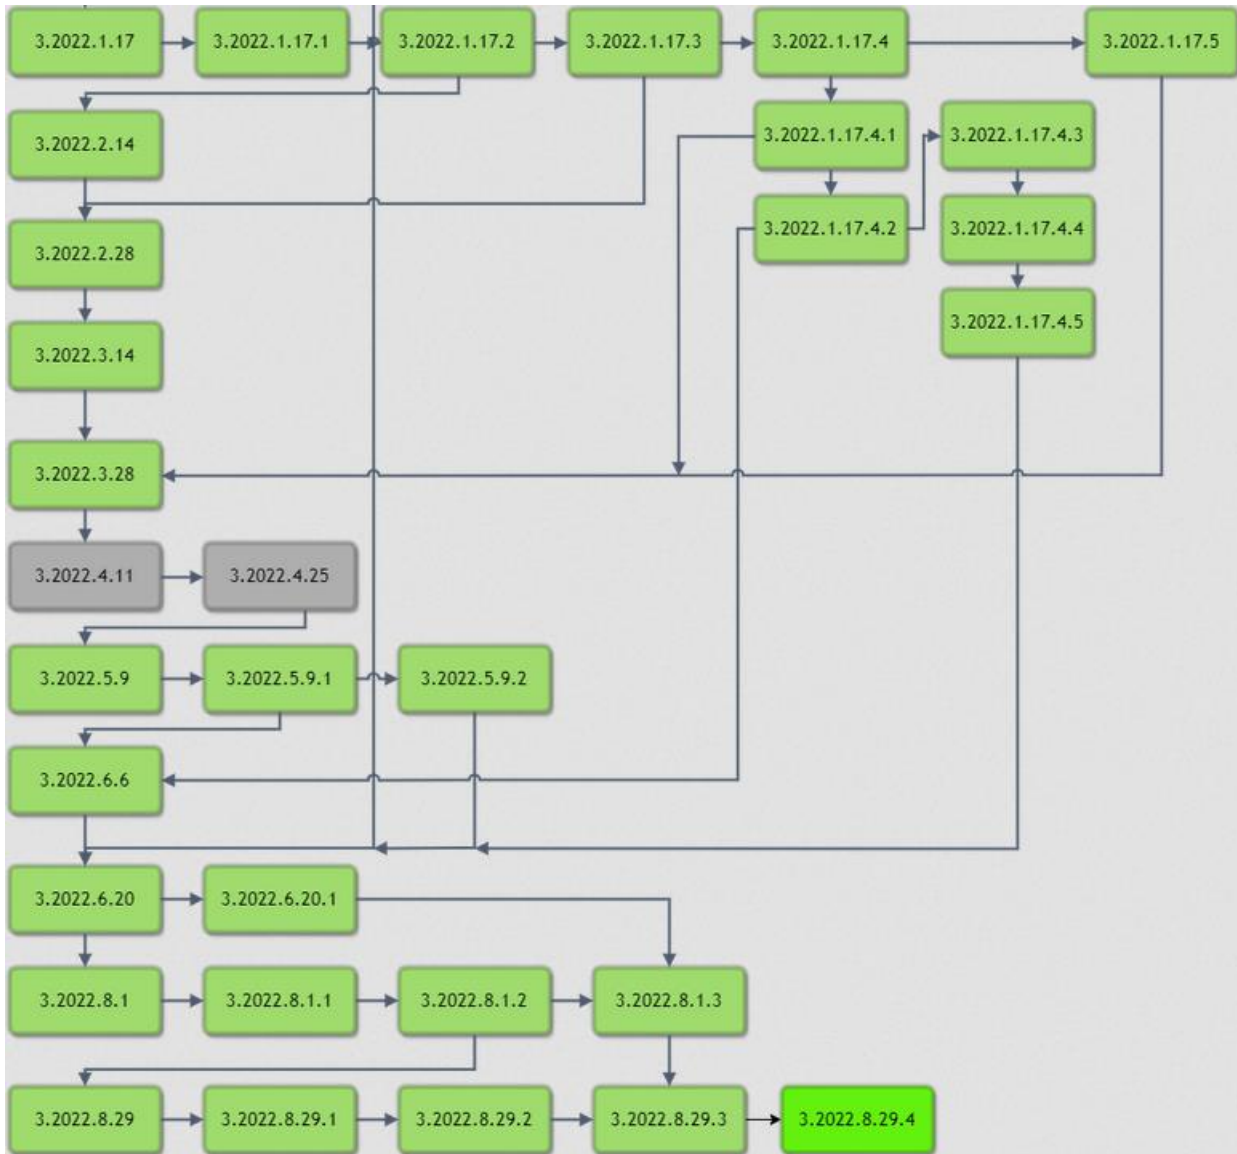

Redmine #	Subject
33134	Resolved Worklists issue where worklist notes flags were not removed as expected.

New Known Limitations

No new known limitations were identified with this release.

VERSION DETAILS

Code Stream

The following source code branches have been merged into this release:

LEGEND:

- Light Green = Previously Released software
- Gray = Internal version, non-release version
- Bright Green = Current Release